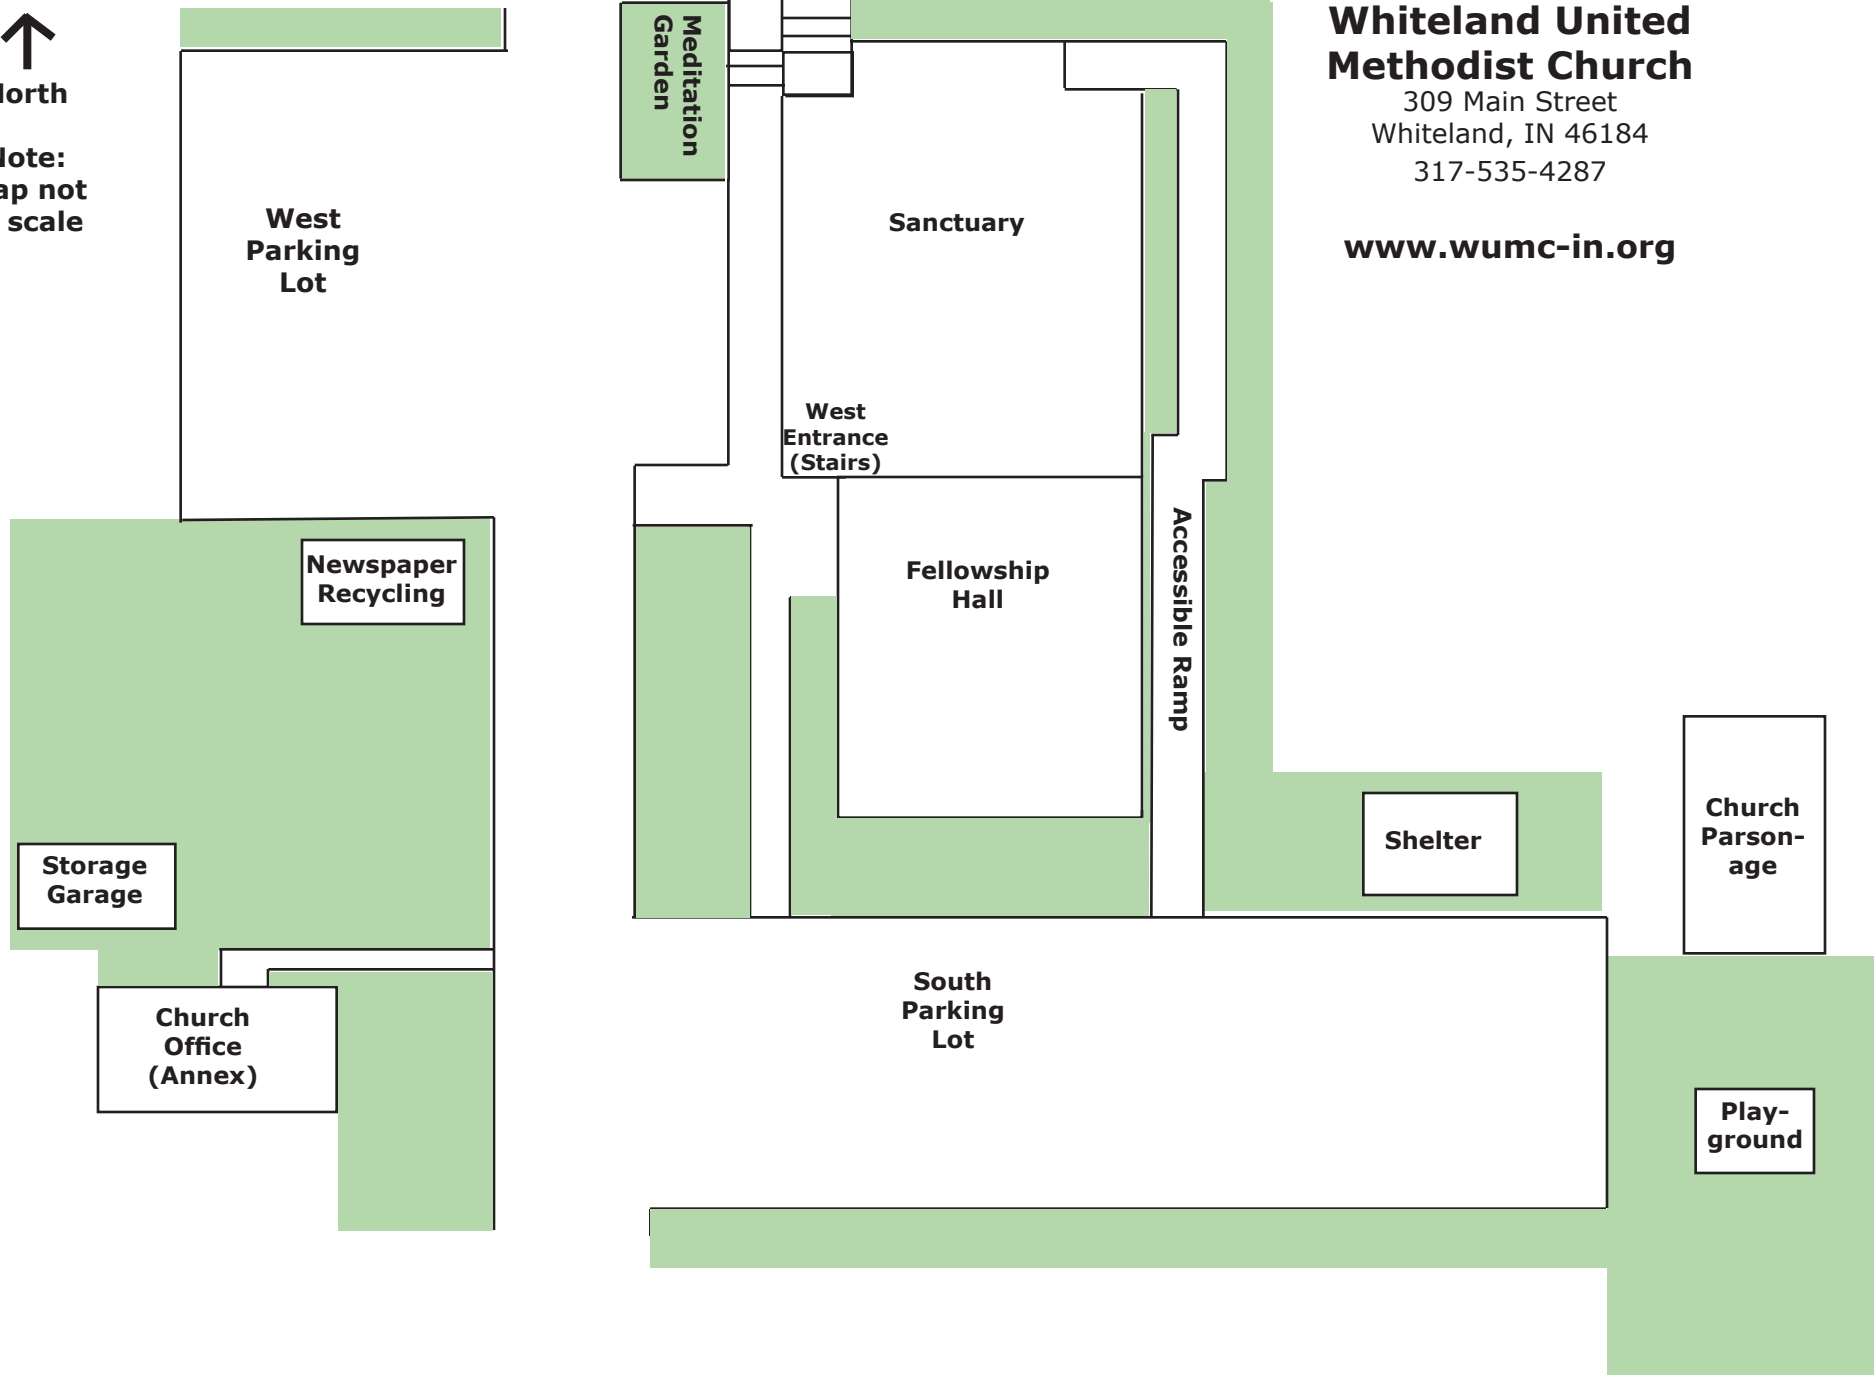

Whiteland High School

U.S. 31

Main Street

I-65

North

Note:
map not
to scale

Whiteland United Methodist Church

309 Main Street
Whiteland, IN 46184
317-535-4287